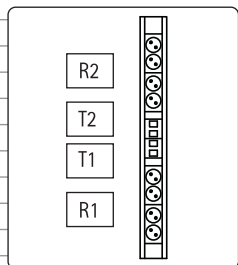

POLE451K1-	POLE451K2-	POLE452K1-	POLE454K1-	PIPE45-	POST454-
SURFACE TREATMENT	-3 white RAL9010	14 204 96	14 204 98	14 205 00	14 205 03	14 205 08	14 522 43
	-1 anodised C-0-05 (EN000)	14 204 95	14 204 97	14 204 99	14 205 02	14 205 07	14 522 44
MEASUREMENTS	length	2300mm	2300mm	2300mm	2300mm	2300mm	500mm
	body width x depth	68x68mm	68x68mm	68x136mm	120x120mm	68x68mm	120x120mm
FLEXIBLE TUBE	grey RAL7035	1500mm Ø50mm	1500mm Ø50mm	1500mm Ø50mm	1500mm Ø60mm	1500mm Ø50mm	
CABLES AND OUTLETS / SIDE		1-sided	1-sided	2-sided	4-sided	1-sided	4-sided
	R2	1pcs 4-socket outlet, MSK3x1,5s, 6m+schuko	1pcs 4-socket outlet, MSK3x1,5s, 6m+schuko	1pcs 4-socket outlet, MSK3x1,5s, 6m+schuko	1pcs 4-socket outlet, MSK3x2,5s, 6m+schuko	Feederpipe, outlets can be added	Post, outlets can be added on all four sides
	T2	2xRJ45 AMP, 2xCAT6 UTP 7,5m	2xRJ45 AMP, 2xCAT6 UTP 7,5m	2xRJ45 AMP, 2xCAT6 UTP 7,5m	2xRJ45 AMP, 2xCAT6 UTP 7,5m	37x37mm opening in front for cable management	
	T1		2xRJ45 AMP, 2xCAT6 UTP 7,5m				
	R1	1pcs 4-socket outlet, DATA+ MSK3x1,5s, 6m+schuko	1pcs 4-socket outlet, DATA+ MSK3x1,5s, 6m+schuko	1pcs 4-socket outlet, DATA+ MSK3x1,5s, 6m+schuko	1pcs 4-socket outlet, DATA+ MSK3x2,5s, 6m+schuko		
FLOOR BRACKET	LL292, grey RAL7035	14 205 04 11,5kg, 292x292x20mm	14 205 04 11,5kg, 292x292x20mm	14 205 04 11,5kg, 292x292x20mm	14 205 04 11,5kg, 292x292x20mm	14 205 04 11,5kg, 292x292x20mm	Floor bracket 160x160mm included.
	BRACKET COVER (optional)	LP300-3, white RAL9010 300x300x21mm	14 205 06 300x300x21mm	14 205 06 300x300x21mm	14 205 06 300x300x21mm	14 205 06 300x300x21mm	90x37mm x 2 openings in floor bracket for cables
FITTING EQUIPMENT							
COLLAR Ø50mm for cover tube	KS12051-3 (white)	14 204 41	14 204 41	14 204 41		14 204 41	
	KS12051-1 (anodised)	14 204 40	14 204 40	14 204 40		14 204 40	
COLLAR Ø60mm for cover tube	KS12062-3 (white)				14 204 43		
	KS12062-1 (anodised)				14 204 42		
Lead-trough collar Ø70mm for cover tube Ø50 and 60mm	KS12070-3 (white)	14 204 45	14 204 45	14 204 45	14 204 45	14 204 45	
	KS12070-1 (anodised)	14 204 44	14 204 44	14 204 44	14 204 44	14 204 44	
TUBE BRACKET Ø50mm	TBC75-3 (white)	14 204 06	14 204 06	14 204 06		14 204 06	
TUBE BRACKET Ø60mm	TBC76-3 (white)				14 204 08		
WALL BRACKET	PSK2-3 (white)	14 204 02	14 204 02			14 204 02	
	PSK2-1 (anodised)	14 204 01	14 204 01			14 204 01	

Please notice

- Floor bracket to be ordered separately, can be equipped with white bracket cover.
- The installation kit for the Floor Bracket (LL292) is delivered with the Office pole.
- The pole can be fixed to the center or to the side of the Floor Bracket.
- Opposite schuko-outletgroups /2- and 4-sided poles are connected.
- RJ45 centerplate applicable for Keystone outlets.
- POLE product family can be complemented with 45-mm outlets, for example DUCTEL Avec.